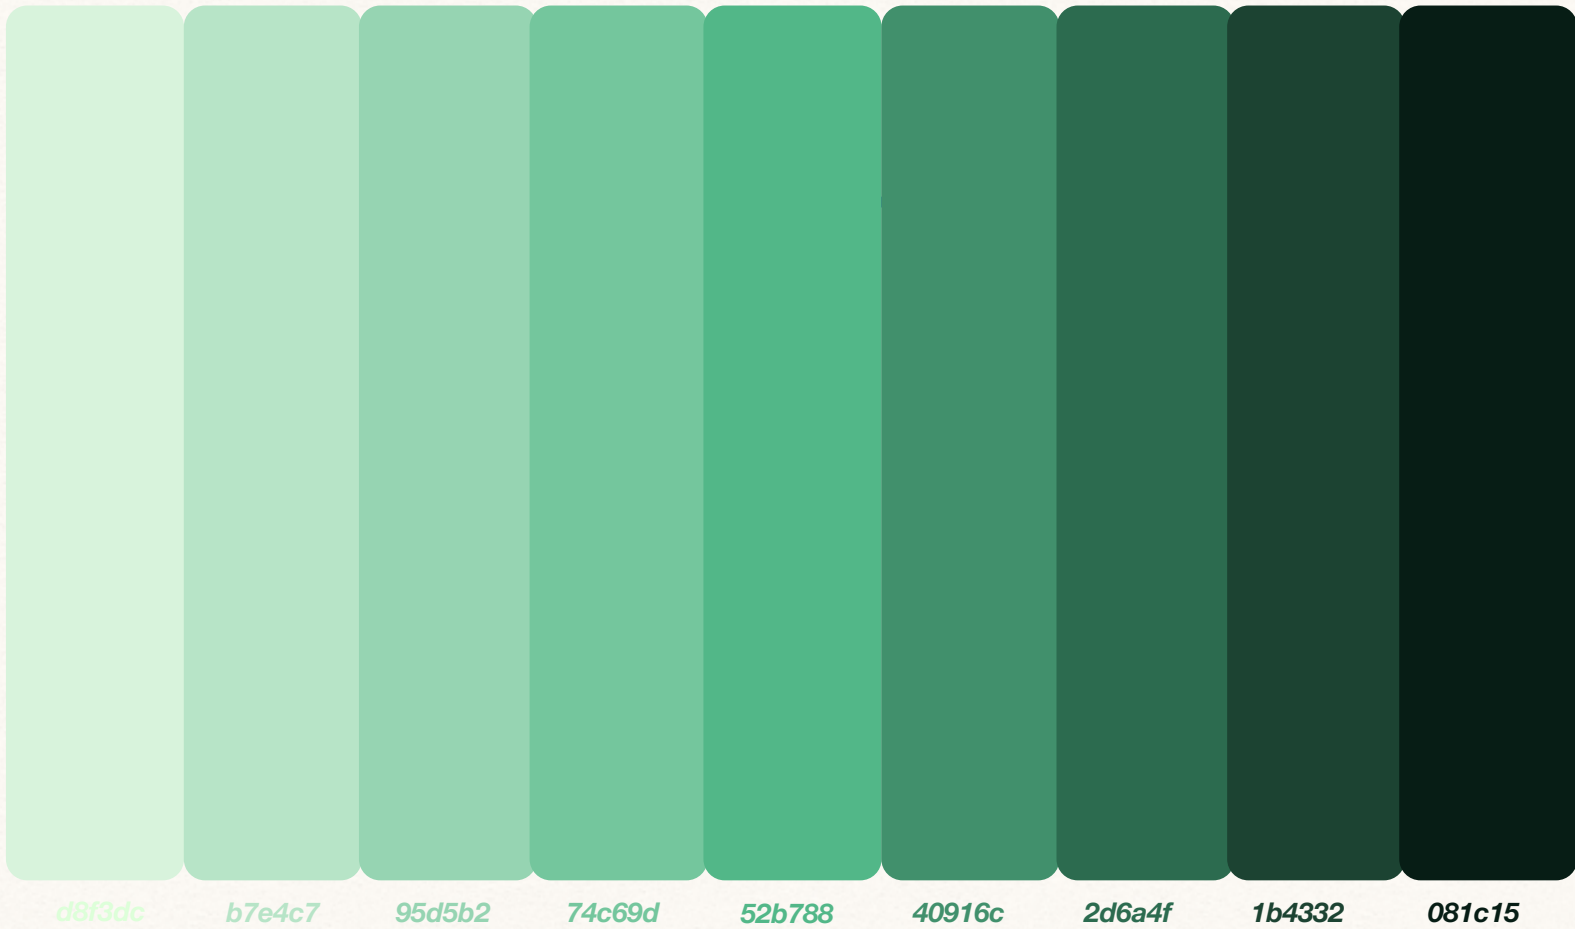

GREEN COLOR PALETTE

Instructions

- Under the color tab, click the "+" sign
- Use the color dropper or manually type the color # to save the desired color of choice
- Enjoy 🙌